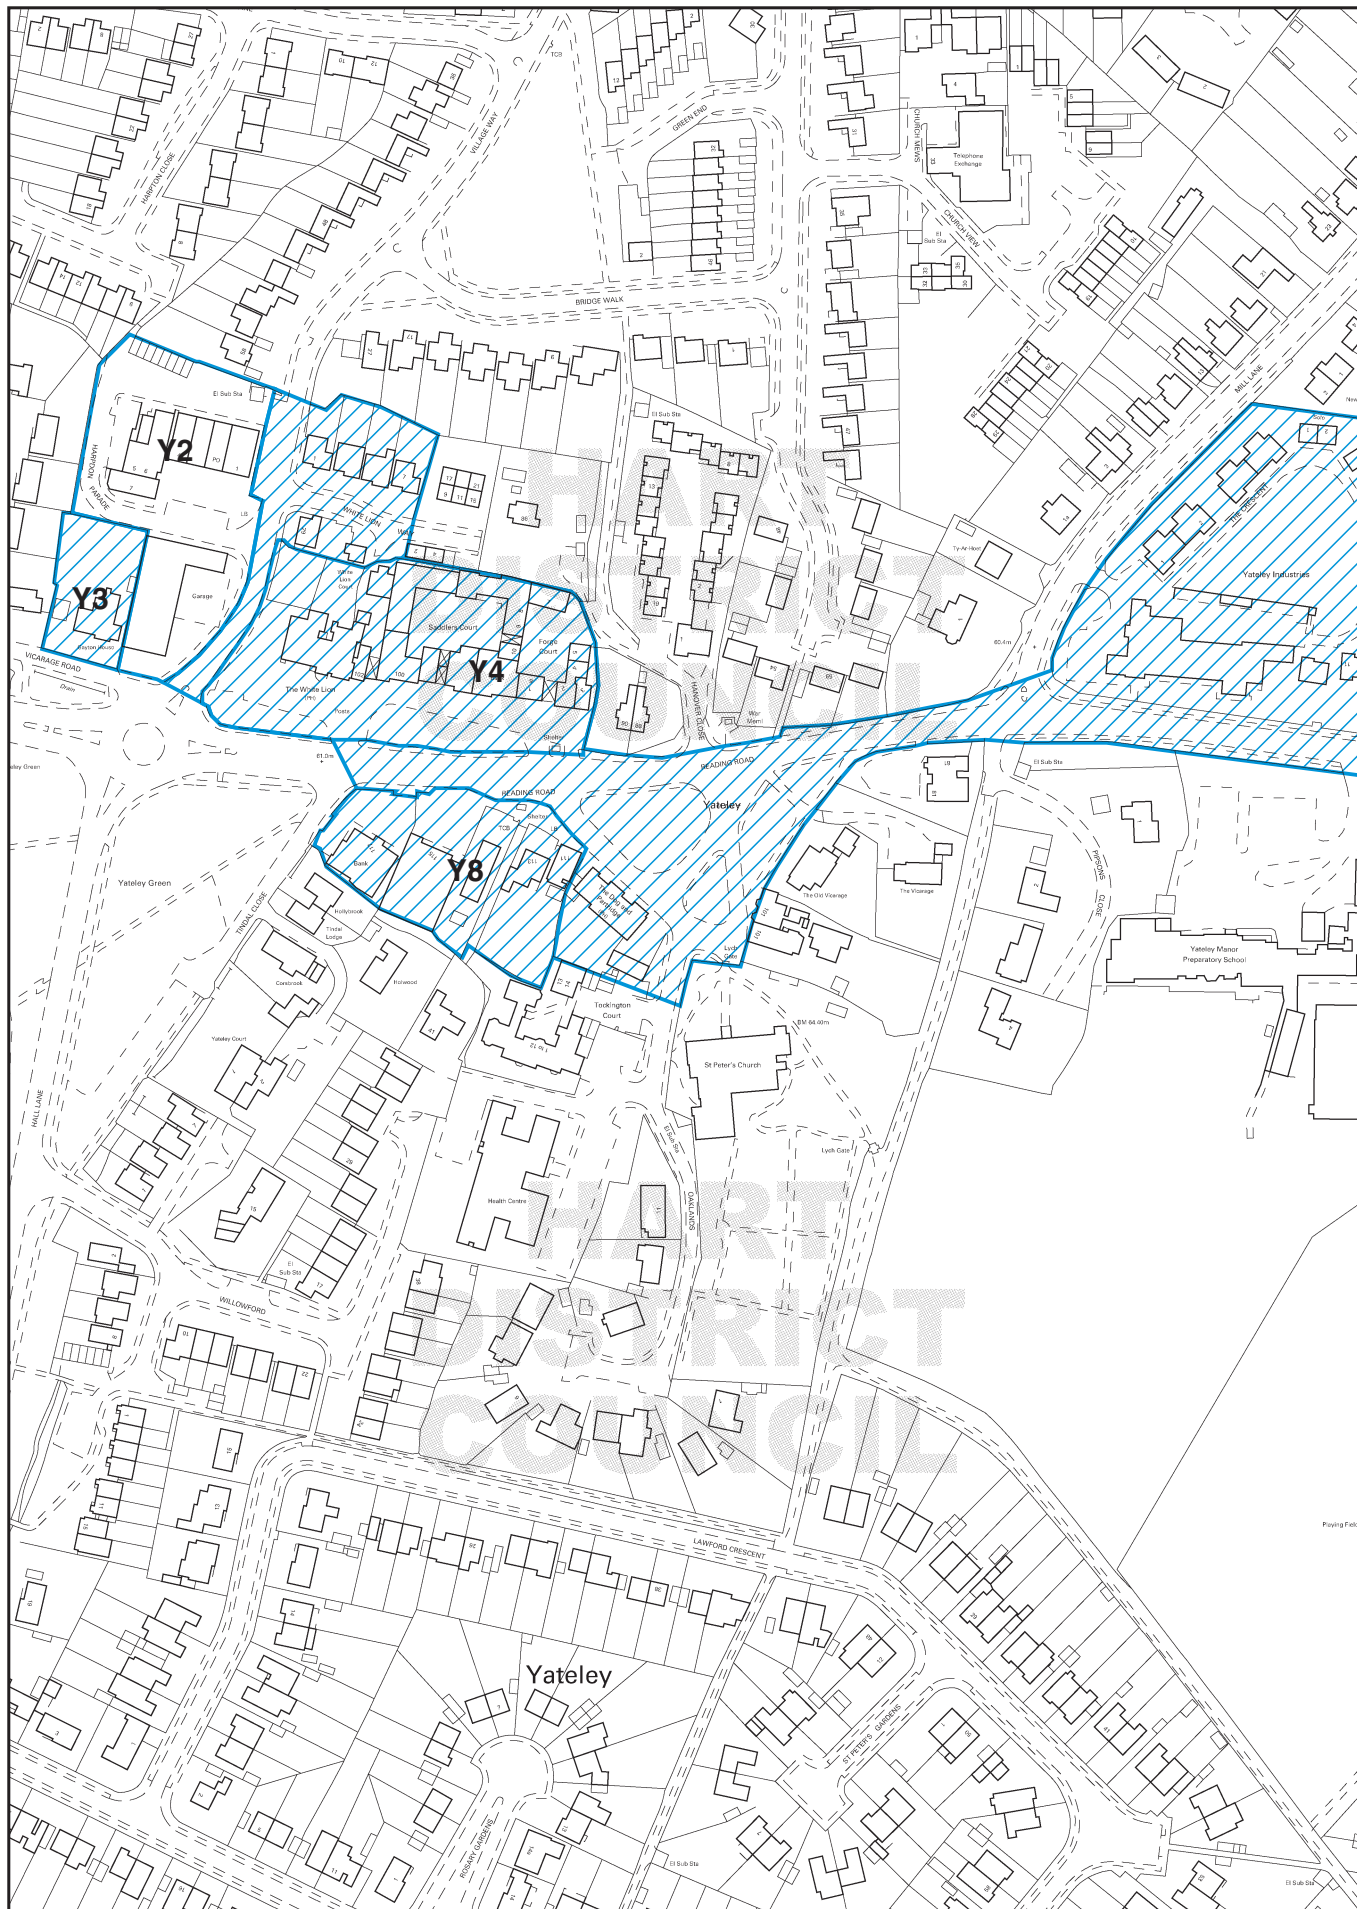

INSET MAP 30.1 YATELEY TOWN CENTRE

 Commercial Centre

 Peripheral Town Centre Areas

Y1-Y8 Proposal Areas

**BACK TO
LOCATOR MAP**