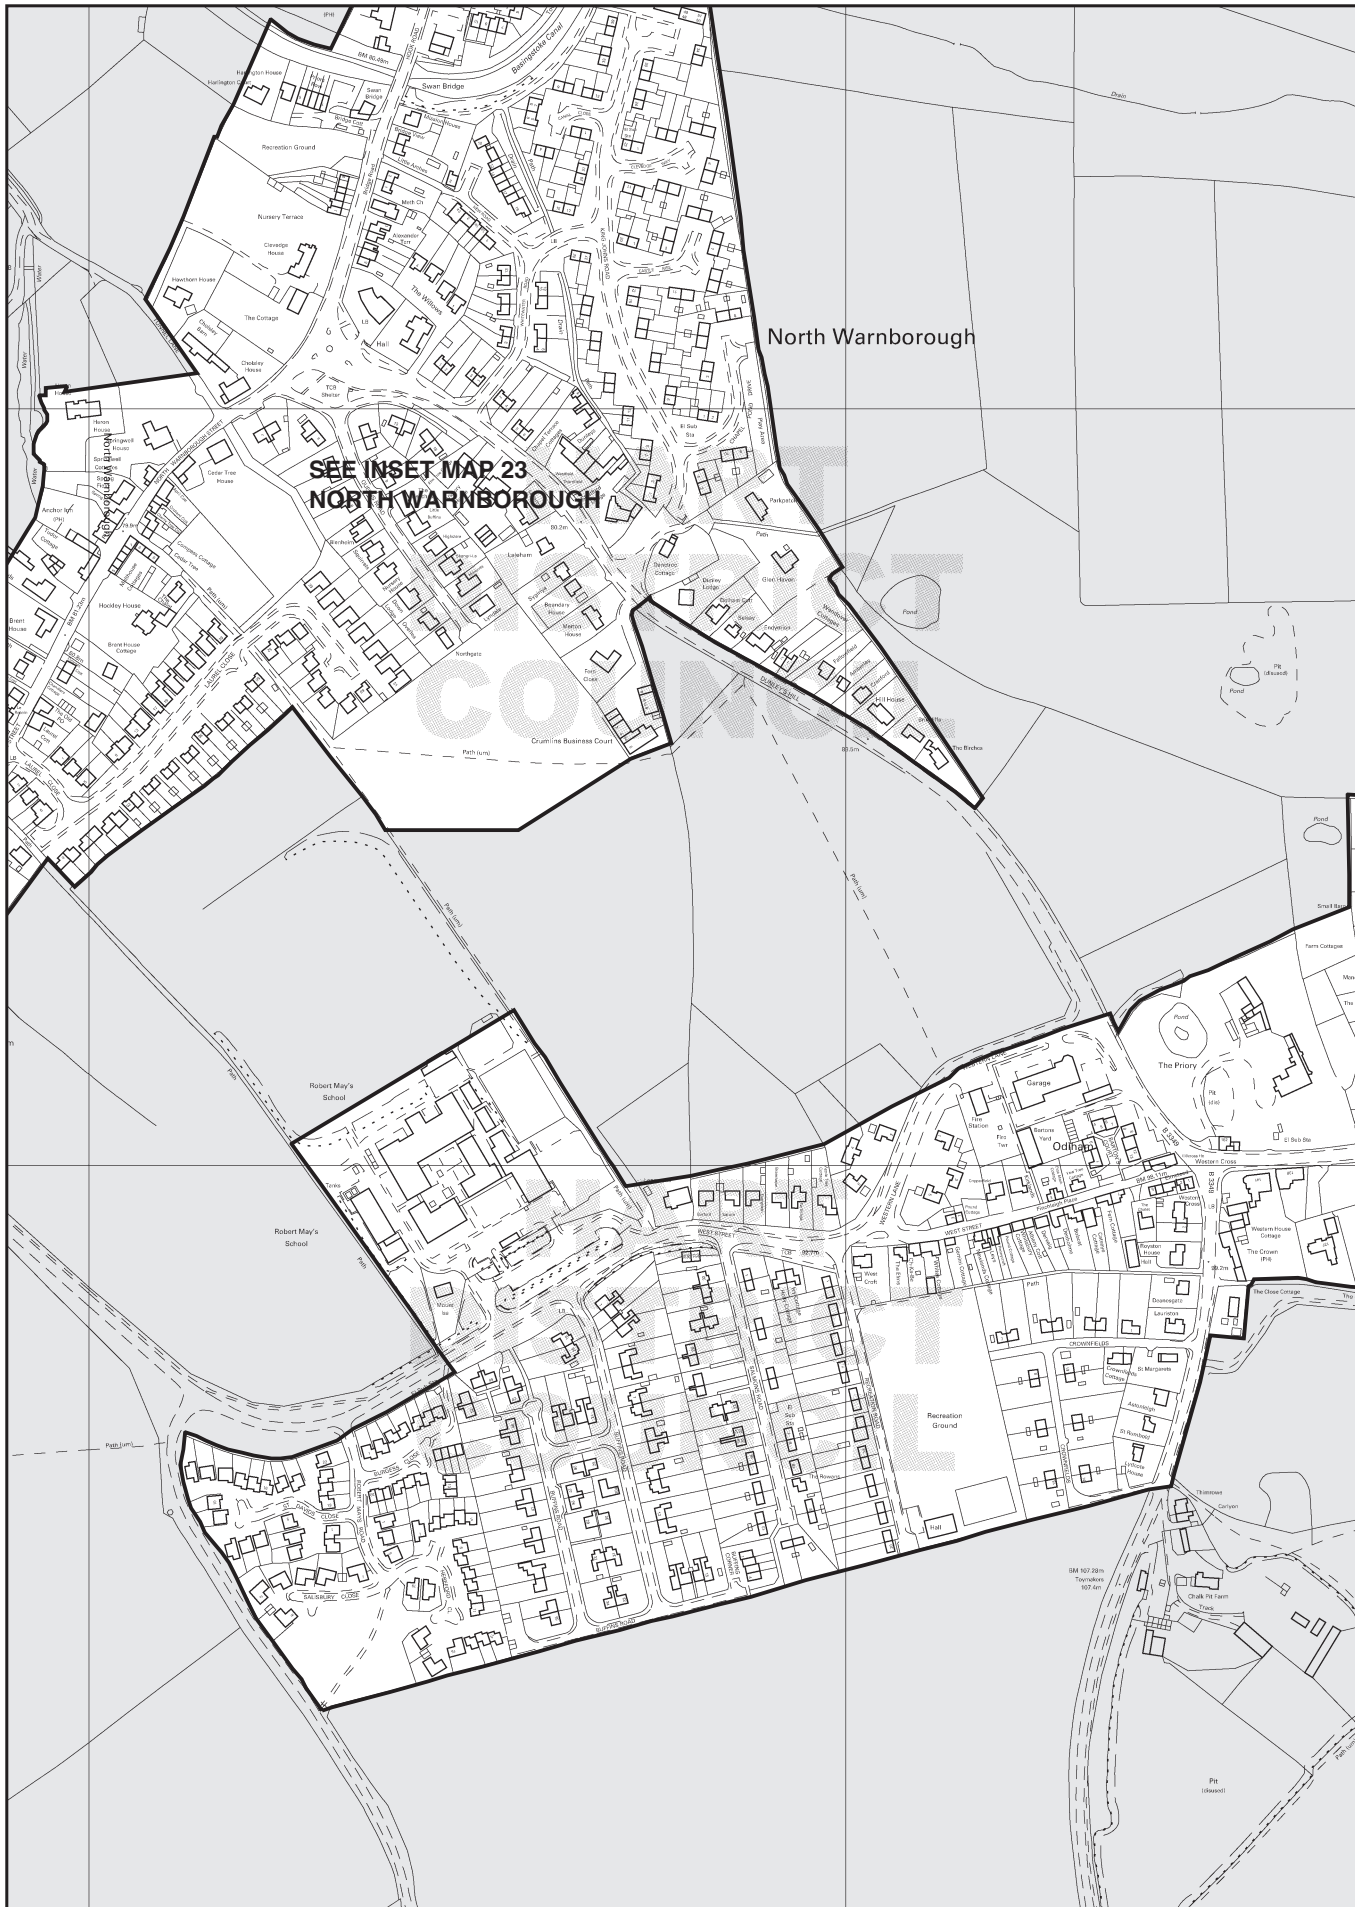

# INSET MAP 24 ODIHAM

 Settlement Boundary

 Commercial Centre

Proposals which apply within the settlement boundary: **URB 1-24**

**BACK TO  
LOCATOR MAP**