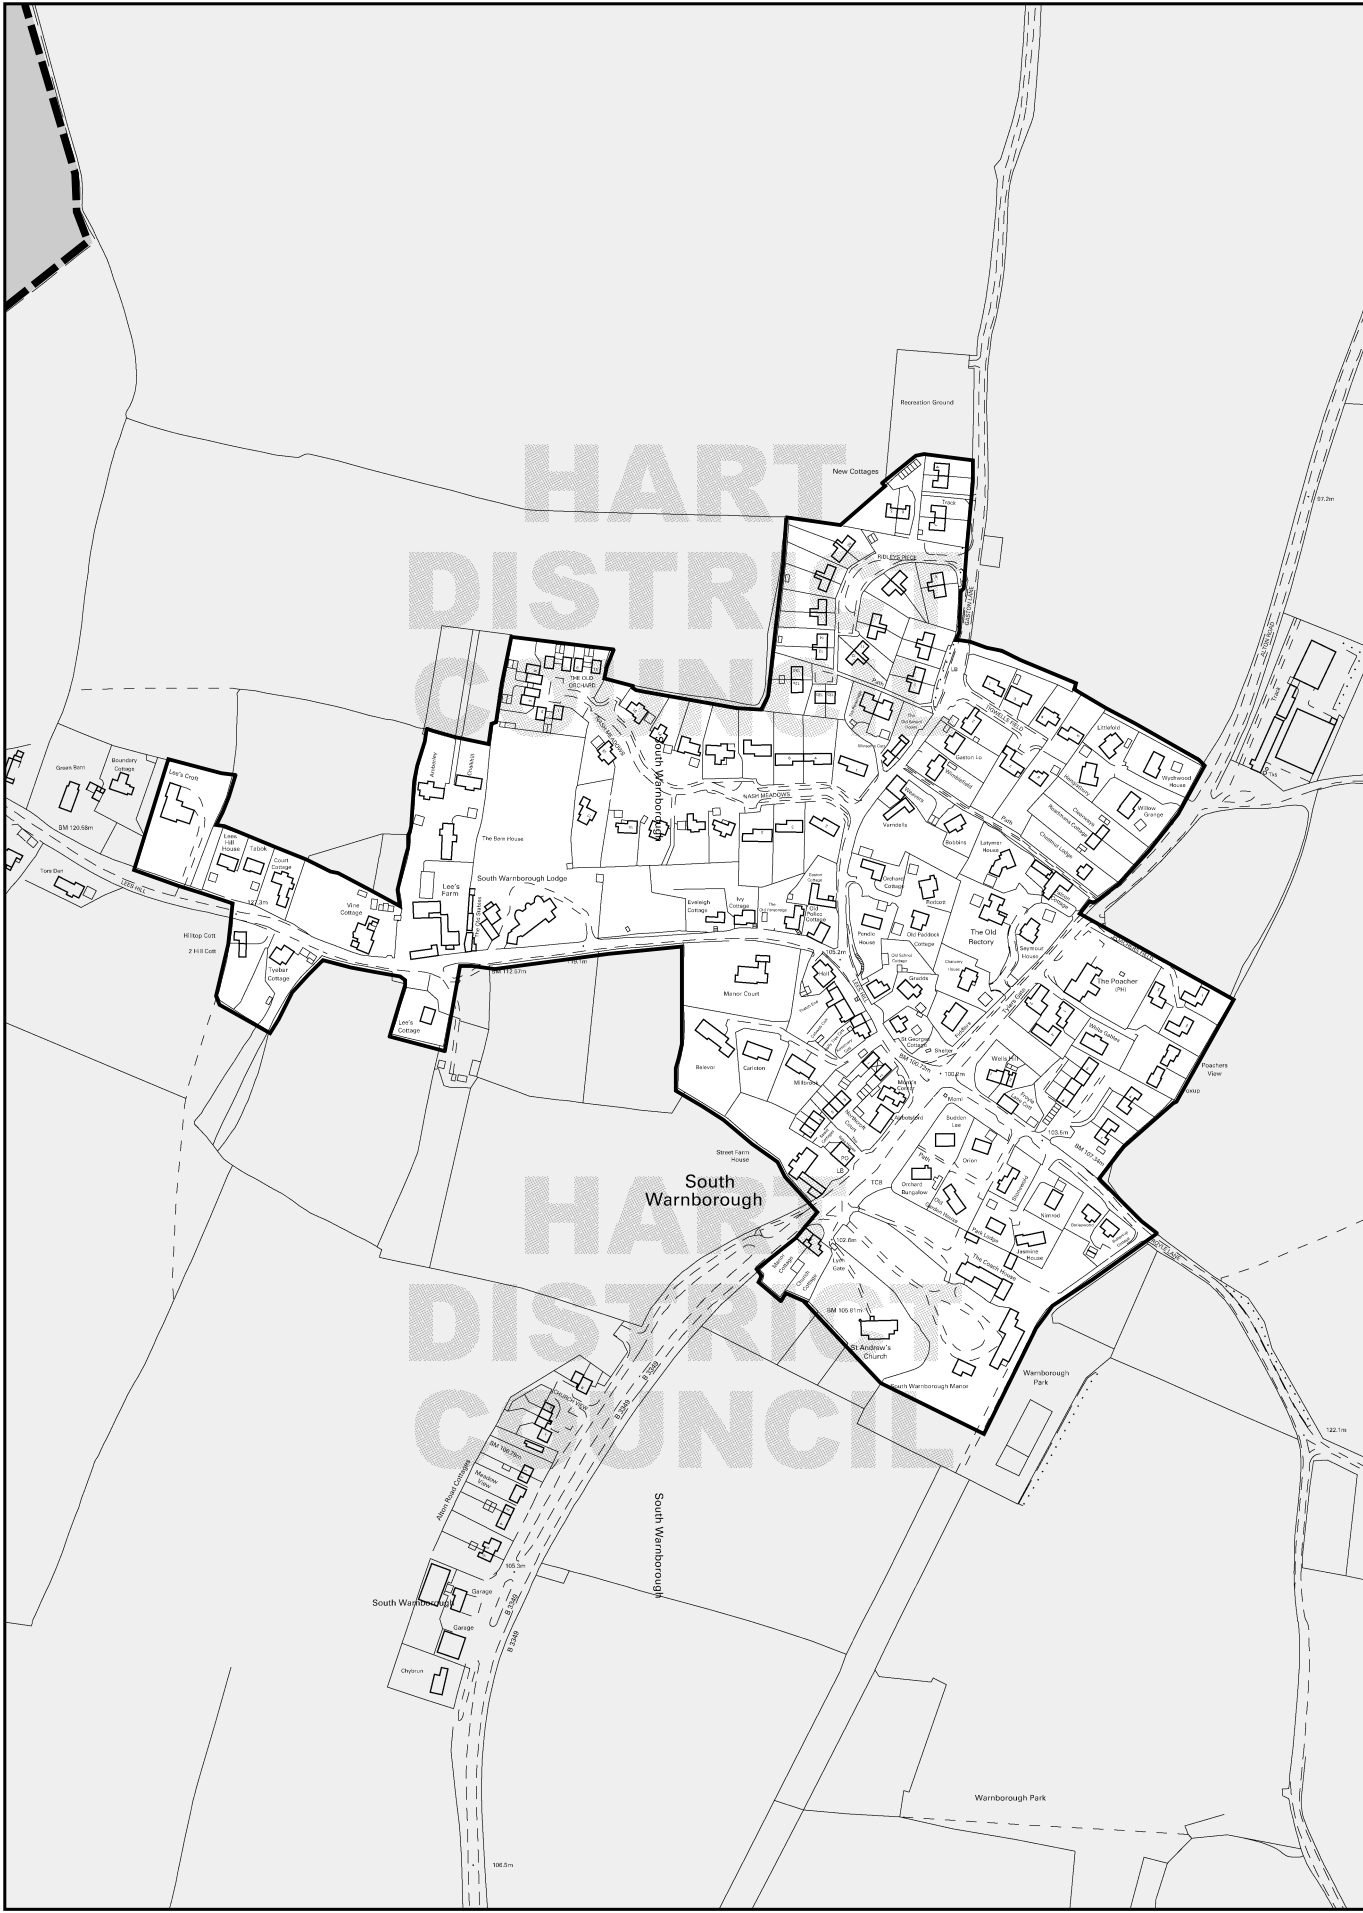

# INSET MAP 27 SOUTH WARNBOROUGH

-  District Boundary
-  Settlement & Inset Map Boundary

**BACK TO  
LOCATOR MAP**